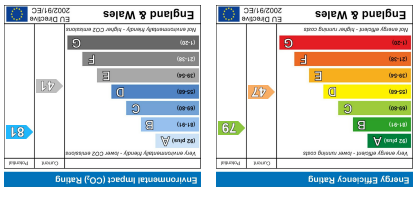

Important Information
 All appliances listed in these details are only 'as seen' and have not been tested by Gibson Lane, nor have we sought certification of warranty or service, unless otherwise stated. Measurements, areas and distances are approximate. Floor plans and photographs are for guidance purposes only and must not be relied upon for any purpose. These details are offered on the understanding that all negotiations are made through this company. Neither these particulars, nor verbal representations, form part of any offer or contract, and their accuracy cannot be guaranteed.